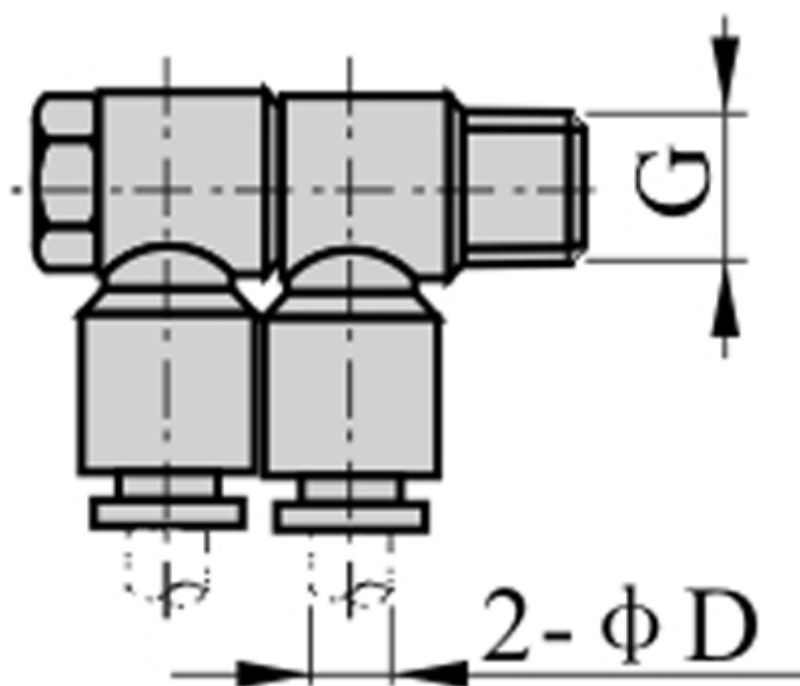

Data Sheet

Article number: 58EPHW603

Description: Fitting EPHW603 Double angle
Thread 3/8", tube diameter - 6

Measures

D = 6
Thread = 3/8"